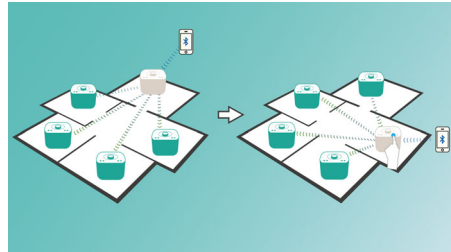

Switch the lead speaker easily

In each izzylink™ group, any individual speaker can be the master, streaming music to the others. When you want to take the lead to share your own music, press the Bluetooth button on the speaker in your room and share that music from your device instantly. Other speakers in the same izzylink™ group will play the same music at the same time, in sync. Sharing music with each other is that easy.