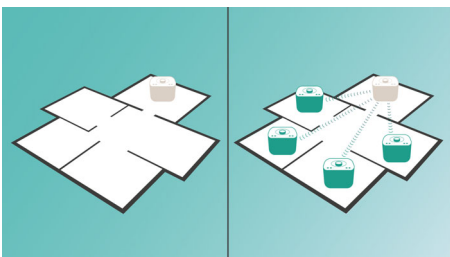

izzylink™

izzylink™ is a wireless technology that uses the IEEE 802.11n standard to enable the link-up of multiple speakers to form a wireless network. The network connects up to five speakers without the need of a router, Wi-Fi password, or any smart device mobile app to set it up. You can add izzy speakers to the network easily to enjoy music playing at the same time in different rooms. Each speaker can still be switched between single mode for individual use or group mode for multiroom music with one tap.