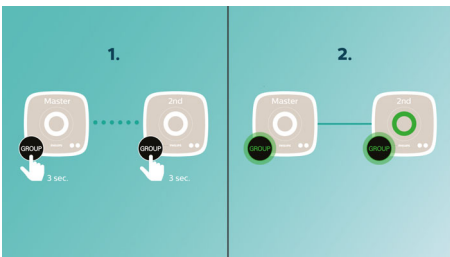

One tap to set up izzylink™

No router, no password, no apps needed for set up. Just long press the "GROUP" button on two

speakers to set up for the first time. Repeat to add a 3rd, 4th, or 5th speaker. Each long press of the "Group" button adds one new speaker at a time. Multiroom music has never been easier. Once complete, the izzylink™ network will be stored even when the speaker is unplugged.