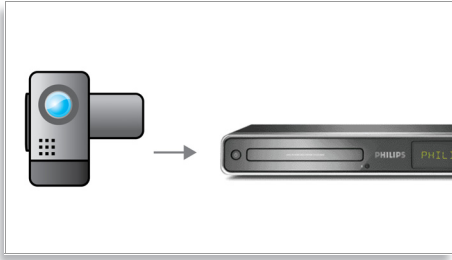

### **Share your favorite recordings**

- Your DVDs will play on existing DVD players and drives
- Always compatible recordings: with DVD+R/RW discs
- Index Picture Screen is a DVD menu created on a DVD disc

## i.LINK digital input

Also known as IEEE 1394 and FireWire, i.Link carries all audio and video signals via a single cable digitally, with no loss in picture and sound quality. With i.Link digital video input, you can copy your home videos in their original digital picture quality.