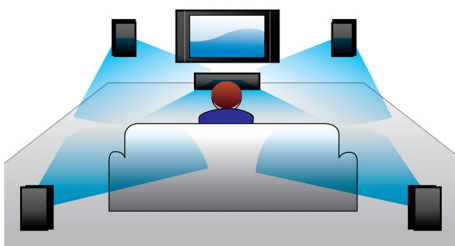

Designed to enhance your cinema at home

- Modern design to complement your home environment

PHILIPS

Highlights

300 W RMS power

300 W RMS power delivers great sound for movies and music

Dolby Digital

Because Dolby Digital standards, the world's leading digital multi-channel audio standards, make use of the way the human ear naturally processes sound, you experience superb quality surround sound audio with realistic spatial cues.

Audio in

Audio-in allows you to easily play your music directly from your iPod/iPhone/iPad, MP3

player or laptop via a simple connection to your home cinema. Simply connect your audio device to the Audio-in jack to enjoy your music with the superior sound quality of the Philips home cinema system.

EasyLink

EasyLink lets you control multiple devices like DVD players, Blu-ray players, soundbar speakers, Home theatre systems and TVs etc. with one remote. It uses HDMI CEC industry-standard protocol to share functionality between devices through the HDMI cable. With one touch of a button, you can operate all your connected HDMI CEC-enabled equipment simultaneously. Functions like standby and play can now be carried out with absolute ease.

HDMI for HD movies

HDMI is a direct digital connection that can carry digital HD video as well as digital multichannel audio. By eliminating the conversion to analogue signals it delivers

perfect picture and sound quality, completely free from noise. Movies in standard definition can now be enjoyed in true high definition resolution—ensuring more details and more true-to-life pictures.