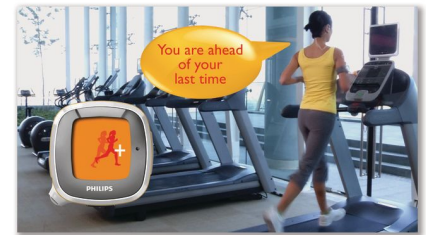

Compete with yourself

You know who your most formidable adversary is ... yourself! Add a new dimension and challenge to your workout by competing with yourself and trying to beat your previous – or best – workout. Your Activa helps keep you on your toes by recording and comparing your previous and best workout scores. Not only that, it will prompt you with comparative updates via voice feedback during your workout so you can speed up, push on and stay ahead of yourself!

No-look rocking lens

During any exercise, you may want to skip a music track ... but not your workout. With innovative No-look rocking lens, you will have full, intuitive control right at your fingertips. Hit the up, down, left and right keys to control your music or get vocal feedback on your current workout status. Then, just as easily, you can get back into focusing on your workout!