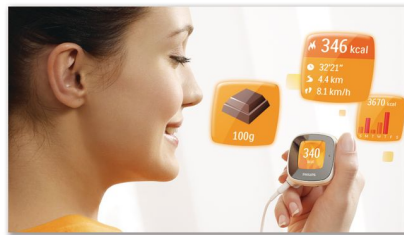

Instant workout monitor

Your Activa player has a smart Instant workout monitor function that records the activity data from your workout. Not only do you get immediate results of your performance but you also get a great sense of accomplishment. Using personal inputs like your age, weight and height, the monitor calculates the calories you've burnt and the time covered depending on your chosen workout. The information is then displayed instantly on your Activa screen after your workout. If numbers aren't your thing, check out the visual representation of how many chocolate bars you've offloaded during your workout.