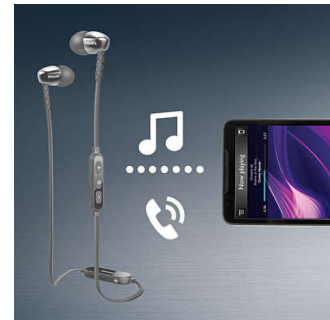

## Oval sound tube inserts

Oval sound tube inserts seals out ambient noise, while its semi-closed structure deliver enhanced bass performance.

## Wireless music and calls

Pair your smart device with your headphones via Bluetooth and enjoy the freedom of crystal clear music and phone calls — without the hassle of cables. Change tracks and answer calls with the easy-to-use remote control.