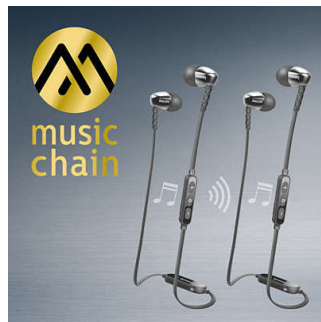

## Easy NFC pairing

Easy NFC pairing lets you connect your Bluetooth® headphones with any Bluetooth-enabled device – with just a single touch.

## Efficient 8.6 mm drivers

Compact and efficient 8.6 mm speaker drivers deliver precise sound with powerful bass, for enhanced listening enjoyment on the go.

## Ergonomic oval sound tube

The oval shape of the sound tube came about based on extensive research on the human ear. Designed to fit any ear comfortably, the ergonomic shape ensures optimal fit and comfort for total music enjoyment.

## MusicChain™

With MusicChain™, you can easily share the tracks that you are playing with a friend. Using Bluetooth® technology, a simple click on the MusicChain™ button on your headphones will

SHB5900GN/00