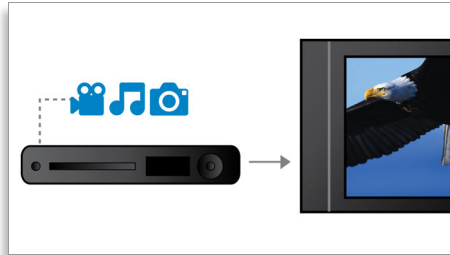

Plays it all

Play virtually any media format you want - whether it is DivX, MP3, WMA or JPEG. Experience the unbeatable convenience of great playability and the luxury of sharing media files on your TV or home theatre system - in the comfort of your living room.