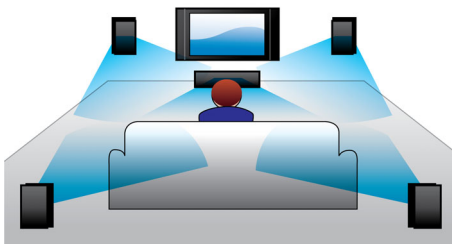

Dolby Digital

Because Dolby Digital, the world's leading digital multi-channel audio standards, make use of the way the human ear naturally processes sound, you experience superb quality surround sound audio with realistic spatial cues.