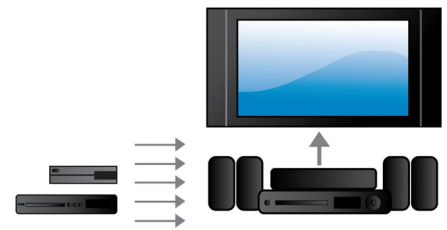

1000W RMS power

1000W RMS power delivers great sound for movies and music

Full HD 3D Blu-ray

Be enthralled by 3D movies in your own living room on a Full HD 3D TV. Active 3D uses the latest generation of fast switching displays for real life depth and realism in full 1080x1920 HD resolution. By watching these images through special glasses with right and left lenses that are timed to open and close in synchrony with alternating images, the full HD 3D viewing experience is created in your home cinema. Premium 3D movie releases on Blu-ray offer a wide, high quality selection of content. Blu-ray also delivers uncompressed surround sound for an unbelievably real audio experience.

HDMI Hub

HDMI Hub provides additional HDMI ports to allow you to connect other devices such as your game console or HD set-top box to your home theater conveniently. By connecting your devices through the HDMI Hub, you can enjoy high-definition sound and picture for all your entertainment.