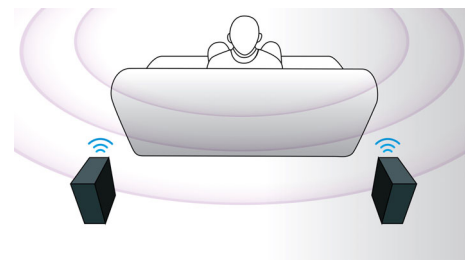

HDMI Hub

HDMI Hub provides additional HDMI ports to allow you to connect other devices such as your game console or HD set-top box to your home theater conveniently. By connecting your devices through the HDMI Hub, you can enjoy high-definition sound and picture for all your entertainment.

Touch panel for playback

Intuitive touch panel controls allows you to control the volume as well as other playback options by simply pressing the touch sensitive controls on the front panel.

Wireless rear speakers option