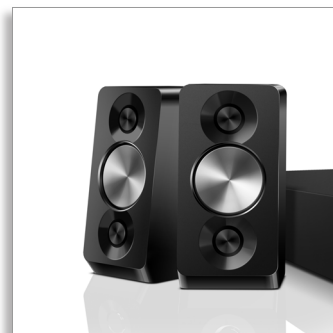

Philips
5.1 Home theater

- Double Bass Sound
- 3D Blu-ray

HTS5563

Powerful cinematic surround sound with deep bass

Obsessed with Sound

Bring the power of the cinema into your home! Pump up your home entertainment experience with speakers with double basspipes offering powerful 1000W surround sound and immersive 3D Blu-ray Disc playback.

Great listening experience

- Powerful speakers with double basspipes for great sound
- Dolby TrueHD and DTS-HD for high fidelity surround sound
- 1000W RMS power delivers great sound for movies and music

Designed to enhance your cinema at home

- Touch panel for intuitive playback and volume control
- Wireless rear speakers option for clutter free placement

PHILIPS

Highlights

Double Bass Sound

Powerful speakers with a bass-reflex system and double basspipes enhance the lower frequencies and deliver rock-solid, deep bass sounds. You'll be able to hear the lowest murmur or the deepest roar.

1000W RMS power

1000W RMS power delivers great sound for movies and music

Full HD 3D Blu-ray

Be enthralled by 3D movies in your own living room on a Full HD 3D TV. Active 3D uses the latest generation of fast switching displays for real life depth and realism in full 1080x1920 HD resolution. By watching these images through special glasses with right and left lenses that are timed to open and close in synchrony with alternating images, the full HD 3D viewing experience is created in your home cinema. Premium 3D movie releases on Blu-ray offer a wide, high quality selection of content. Blu-ray also delivers uncompressed surround sound for an unbelievably real audio experience.