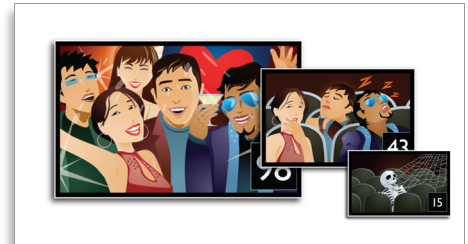

Karaoke scoring

Add a dash of fun to your Karaoke sessions with Karaoke Scoring. Allow your performance to be judged for further improvement, or for friendly competitions. Karaoke Scoring automatically rates your singing and gives you a humorous picture that is tied to how well you did. The fun never ends.