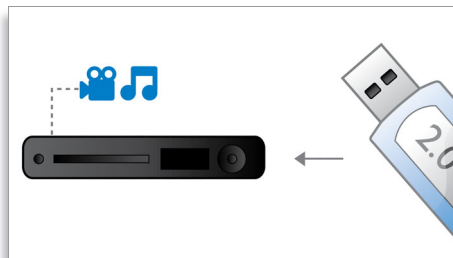

DoubleBASS

DoubleBASS ensures you hear even the deepest bass tones from compact-sized subwoofers. It captures low frequencies and recreates them in the audible range of the subwoofer - delivering sound with more boom and panache, and ensuring you get a full, uncompromised listening experience.

HDMI cable included

HDMI cable included

Hi-Speed USB 2.0 Link

The Universal Serial Bus or USB is a protocol standard that is conveniently used to link PCs,

Plays it all

Play virtually any media format you want - whether they are WMV, DivX, MP3s or JPEGs. Experience the unbeatable convenience of great playability and the luxury of sharing media files on your TV or home theatre system - in the comfort of your living room.