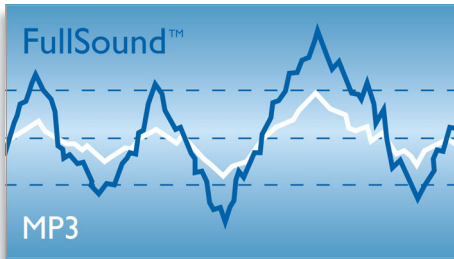

Highlights

FullSound™

Philips' innovative FullSound technology faithfully restores sonic details to compressed MP3 music, dramatically enriching and enhancing it, so you can experience CD music without any distortion. Based on an audio post-processing algorithm, FullSound combines Philips' renowned expertise in music reproduction with the power of the latest generation Digital Signal Processor (DSP). The result is fuller bass with more depth and impact, boosted voice and instrument clarity, and rich detail. Rediscover your compressed MP3 music in true-to-life sound that will touch your soul and move your feet.