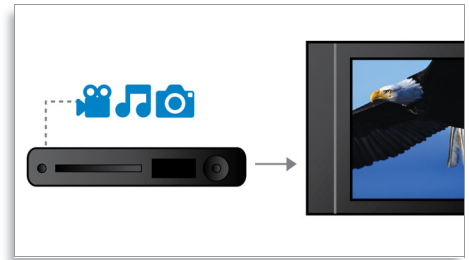

Video Playback

- Playback Media: CD-R/CD-RW, CD, DVD-Video, DVD, DVD+R/+RW, DVD-R/-RW, Video CD/SVCD
- Compression formats: MPEG1, MPEG2
- Video disc playback system: PAL, NTSC

Audio Playback

- Playback Media: CD, MP3-CD, Audio CD, CD-R/RW, MP3-DVD, WMA-CD
- MP3 bit rates: 32 - 256 kbps
- Compression format: MP3, PCM, WMA

Still Picture Playback

- Playback Media: Picture CD, CD-R/RW, DVD+R/+RW, DVD-R/-RW, Kodak Picture CD
- Picture compression format: JPEG
- Picture enhancement: Rotate, Zoom, Slideshow,

Flip photos

Multimedia Applications

- Playback Formats: JPEG Still pictures, MP3

Connectivity

- Rear Connections: Analogue audio Left/Right out, ComponentVideo out Progressive, CVBS & analogue audio L/R output, Digital coaxial out

Convenience

- Child Protection: Parental Control, Child Lock
- On-Screen Display languages: English, Simplified Chinese

Power

- Power supply: 110-240V, 50/60 Hz
- Power consumption: < 10 W
- Standby power consumption: < 0.8 W

Accessories

- Included Accessories: 2 x AAA Batteries, Audio/Video cable, Remote Control, User manual, World Wide Warranty leaflet

Dimensions

- Set dimensions (W x H x D): 224 x 47 x 219 mm
- Set weight: 0.9 kg
- Packaging dimensions (W x H x D): 274 x 88 x 295 mm
- Weight incl. Packaging: 1.6 kg

Highlights

Plays it all

Play virtually any media format you want - whether it is DivX, MP3, WMA or JPEG. Experience the unbeatable convenience of great playability, and the luxury of sharing media files on your TV or home theatre system - in the comfort of your living room.