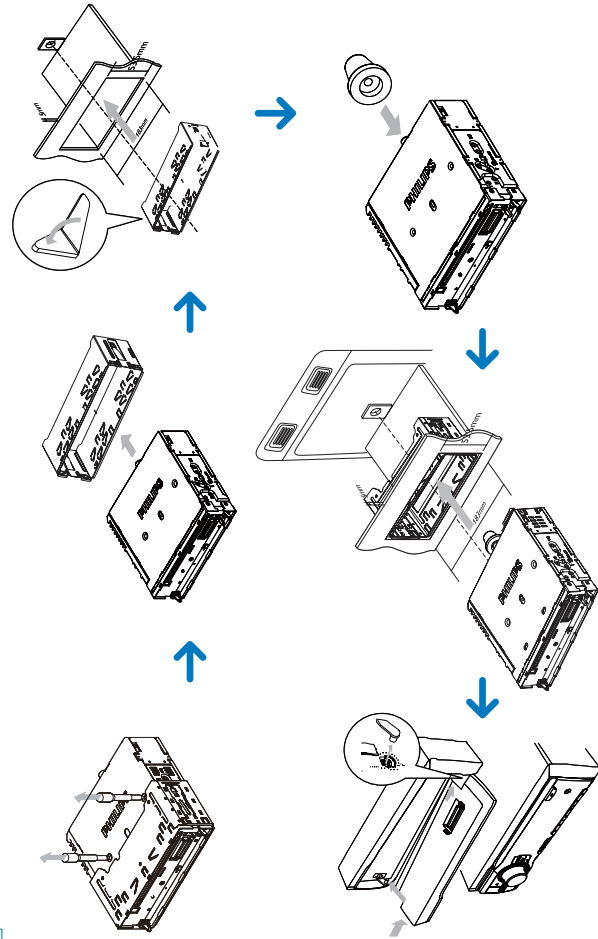

ESP Guía Rápida

PHILIPS

5

1

1

2

3

4

5

1

2

3

4

5

6

7

8

9

10

11

12

13

14

15

16

17

18

19

20

21

22

23

24

25

26

27

28

29

30

31

32

33

34

35

36

37

38

39

40

41

42

43

44

45

46

47

48

49

50

51

52

53

54

55

56

57

58

59

60

61

62

63

64

65

66

67

68

69

70

71

72

73

74

75

76

77

78

79

80

81

82

83

84

85

86

87

88

89

90

91

92

93

94

95

96

97

98

99

100

101

102

103

104

105

106

107

108