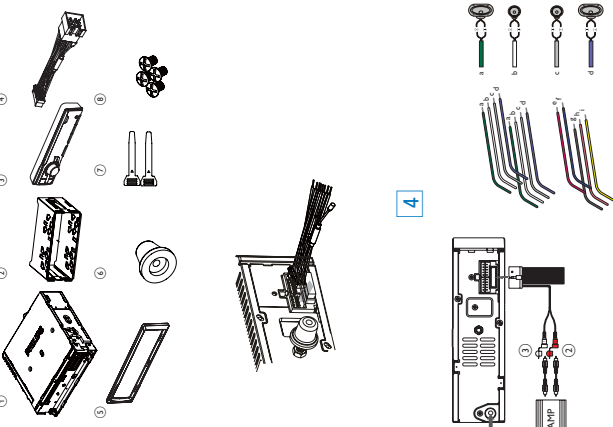

3

Overview of parts [1]

1. These are the supplied parts needed to connect and install this unit.
1. 1 In-car audio system
  2. 2 Sleeve
  3. 3 Front panel
  4. 4 Standard connector
  5. 5 Trim plate (2 pieces)
  6. 6 Rubber cushion
  7. 7 Disassembly tools
  8. 8 Screws (4 pieces)

Connect wires

Caution

- Ensure that all loose leads are insulated with electrical tape.

For cars with ISO connectors [2, 3]

Connector	Connect to
1 ANTENNA	Antenna
2 REAR LINE OUT R	Rear right speaker
3 REAR LINE OUT L	Rear left speaker

Play audio files

1. 1 Press **▶** on the front panel to release the panel.
2. 2 Insert a CD with the printed side facing up.
3. 3 Close the panel.
   - Play starts automatically.
   - To pause CD play, press **⏸**.
   - To resume CD play, press **▶** again.

Turn on

1. 1 Press **⏻** to turn on the unit.
   - To turn off the unit, press **⏻** for 3 seconds.

Set clock

1. 1 Press **MENU/DISP** for 3 seconds.
2. 2 Press **▲** or **▼** repeatedly until the currently time is displayed.
3. 3 Turn **⌚** clockwise to set hour.
4. 4 Press **⏻** to confirm.
5. 5 Turn **⌚** anti-clockwise to set minute.
6. 6 Press **⏻** to confirm.

View clock

1. 1 Press **MENU/DISP** repeatedly until the clock is displayed.

Listen to radio

1. 1 Press **SOURCE** repeatedly to select Radio.
2. 2 Press **▲** or **▼** to select band **[FM1]**, **[FM2]**, **[FM3]**, **[AM1]** or **[AM2]**.
3. 3 Press **⏻** or **▶** to tune to a radio station manually.
   - The radio station is broadcast.
   - To search for a radio station automatically, press **⏻** for 3 seconds.