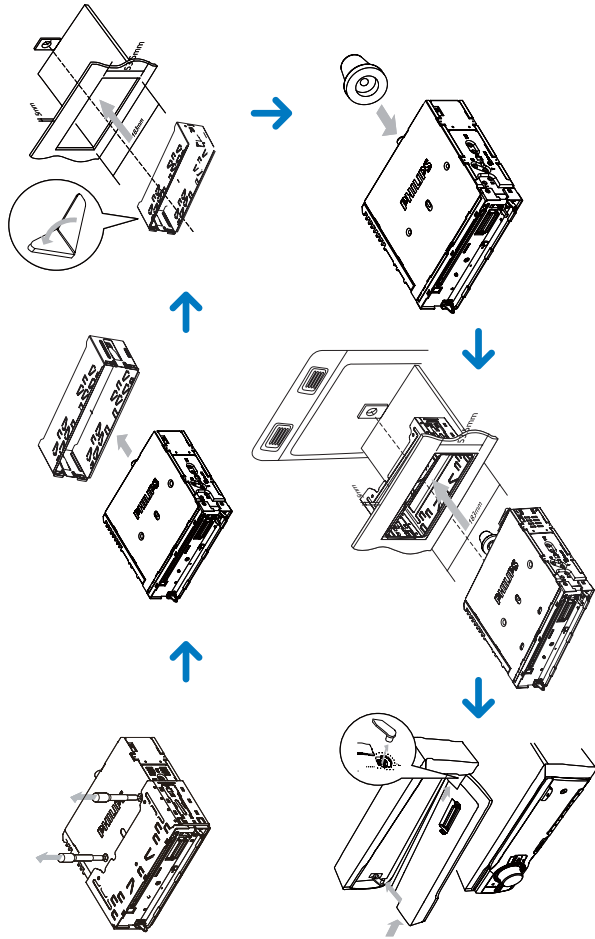

EN Quick Start Guide

5

Attach the front panel [5]

1. 1 Attach the trim plate.
2. 2 Insert the right side of the panel in the chassis until it is correctly engaged.
3. 3 Press the left side of the panel and point the left hole at the left pillar.
4. 4 Release the panel to engage the left side.

Mount in the dashboard [5]

1. 1 If the car does not have an on-board drive or navigation computer, connect the negative terminal of the car battery.
   - If you disconnect the car battery in a car that has an on-board drive or navigation computer, the computer may lose its memory.
   - If the car battery is not disconnected, to avoid short-circuit, ensure that bare wires do not touch each other.
2. 2 Remove the two screws on the top of the unit.
3. 3 Remove the mounting sleeve with the supplied disassembly tools.
4. 4 Ensure that car dashboard opening is within these measurements.
5. 5 Install the sleeve into the dashboard and bend the tabs outward to fix the sleeve.
6. 6 Place the rubber cushion over the end of the bolt.
7. 7 Slide the unit into the dashboard until you hear a click sound.
8. 8 Reconnect the negative terminal of the car battery.

For cars with ISO connectors [3, 4]

1. **Caution**
2. Be sure to connect the black-ground (earth) lead first.
1. 1 Connect the antenna and amplifier as illustrated, if applicable.
  2. 2 Cut off the bigger end of the supplied standard connector.
  3. 3 Check the car's wiring carefully and connect them to the supplied standard connector.
  4. 4 Connect the supplied standard connector to the unit.

1	Green/black strip	Left speaker (Rear)
2	White/black strip	Left speaker (Front)
3	Gray/black strip	Right speaker (Front)
4	Purple/black strip	Right speaker (Rear)
e	RED	Ignition key +12V DC when ON/VACC
f	BLUE	Master/slave antenna relay control lead/Amplifier relay control lead
g	BLACK	Ground
h	Orange	Illumination switch
i	YELLOW	To the +12V car battery which is energized at all times