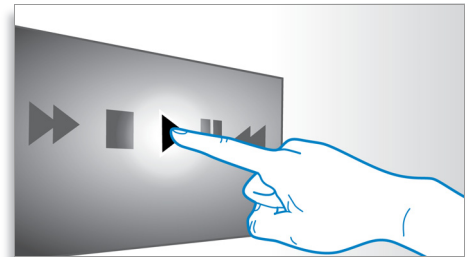

Touch panel for playback

Intuitive touch panel controls allows you to control the volume as well as other playback options by simply pressing the touch sensitive controls on the front panel.