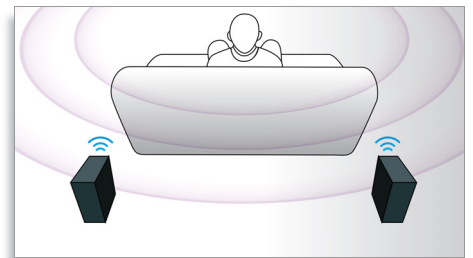

Wireless rear speakers option

Wireless rear speakers give you scalability and mobility in speaker placement. Developed using interference-free technology, wireless speakers provide full surround sound without unsightly wire connections. You could buy the Philips wireless rear speakers separately.