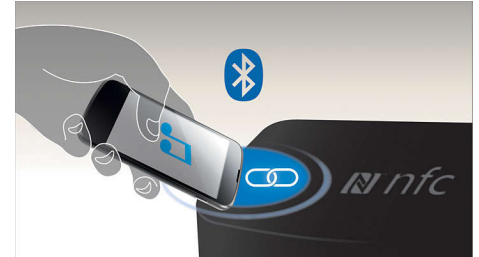

Digital Sound Processing

Advanced sound processing technology enhances the reproduction of your music so that each note resonates with crystal-clear accuracy, and each pause is sealed with pristine silence. Philips' proprietary Digital Sound Processing technology optimizes the performance of compact speaker boxes, delivering sound that is clear, detailed and powerful without any distortion.

NFC technology

Pair Bluetooth devices easily with one-touch NFC (Near Field Communications) technology. Just tap the NFC enabled smartphone or tablet on the NFC area of a speaker to turn the speaker on, start Bluetooth pairing, and begin streaming music.