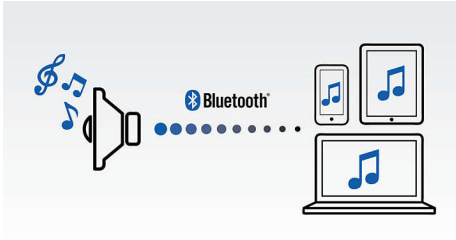

BT6000C/37

Highlights

Wireless music streaming

Bluetooth is a short range wireless communication technology that is both robust and energy-efficient. The technology allows easy wireless connection to iPod/iPhone/iPad or other Bluetooth devices, such as smartphones, tablets or even laptops. So you can enjoy your favorite music, sound from video or game wireless on this speaker easily.