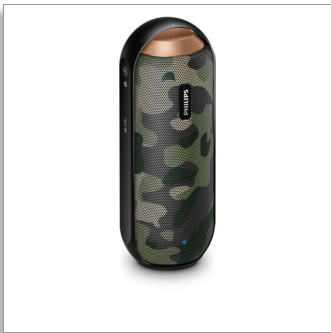

Philips
wireless portable speaker

Bluetooth® and NFC

Splash proof
Rechargeable battery
Camouflage

BT6000C

Small is Great

Big sound 360° around

Chuck the speaker down any way you like, vertical or horizontal. 360° of sound means you get big sound all around, every time. Splashproof, rugged and equipped with wireless music streaming it brings warm, natural sound wherever you go.

Designed to go places

- Built-in rechargeable Li-ion battery for playback anywhere
- Splash-proof design ideal for outdoor use (IPX4)

Advanced versatility

- Audio-in for easy portable music playback
- One-Touch with NFC-enabled smartphones for Bluetooth pairing
- Built-in microphone for hands-free phone calls
- Wireless music streaming via Bluetooth

Sound that blows you away

- Two speaker drivers & passive radiators give immersive sound
- Digital Sound Processing for lifelike, distortion-less music
- 14W RMS total output power

PHILIPS

wireless portable speaker
Bluetooth® and NFC Splash proof, Rechargeable battery, Camouflage

BT6000C/37

Highlights

Wireless music streaming

Bluetooth is a short range wireless communication technology that is both robust and energy-efficient. The technology allows easy wireless connection to iPod/iPhone/iPad or other Bluetooth devices, such as smartphones, tablets or even laptops. So you can enjoy your favorite music, sound from video or game wireless on this speaker easily.