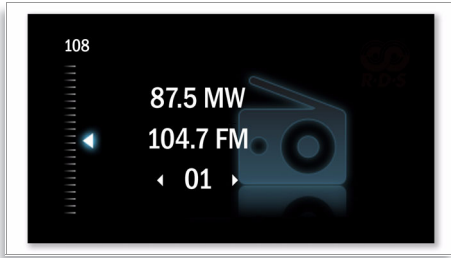

Highlights

FM/MW stereo tuner

FM/MW stereo tuner