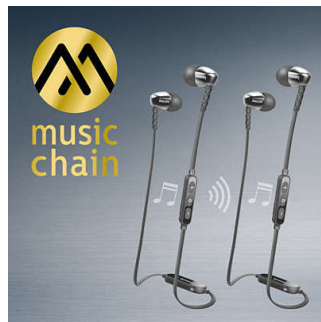

## Easy NFC pairing

Easy NFC pairing lets you connect your Bluetooth® headphones with any Bluetooth-enabled device – with just a single touch.

## Efficient 8.6mm drivers

Compact and efficient 8.6mm speaker drivers deliver precise sound with powerful bass, for enhanced listening enjoyment on the go.

## Ergonomic oval sound tube

The oval shape of the sound tube came about based on extensive research on the human ear. Designed to fit any ear comfortably, the ergonomic shape ensures optimal fit and comfort for total music enjoyment.

## MusicChain™

With MusicChain™, you can easily share the tracks you are playing with a friend. Using Bluetooth® technology, a simple click on the MusicChain™ button on your headphones will

SHB5900BL/00