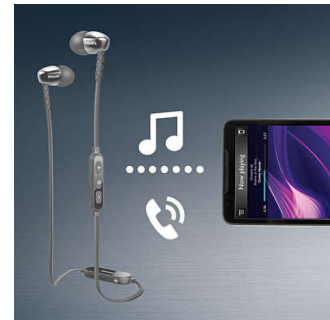

## Oval sound tube inserts

Oval sound tube inserts seals out ambient noise, while its semi-closed structure deliver enhanced bass performance.

## Wireless music and calls

Pair your smart device with your headphones using Bluetooth and enjoy the freedom of crystal clear music and phone calls – without the hassle of cables. Change tracks and answer calls with the easy to use remote control.