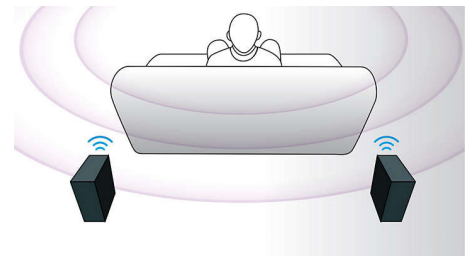

HDMI for HD movies

HDMI is a direct digital connection that can carry digital HD video as well as digital multichannel audio. By eliminating the conversion to analog signals it delivers perfect picture and sound quality, completely free from noise. Movies in standard definition can now be enjoyed in true high definition resolution - ensuring more details and more true-to-life pictures.

EasyLink

EasyLink lets you control multiple devices like DVD players, Blu-ray players, soundbar speaker, Home theater and TV's etc. with one remote. It uses HDMI CEC industry-standard

protocol to share functionality between devices through the HDMI cable. With one touch of a button, you can operate all your connected HDMI CEC enabled equipment simultaneously. Functions like standby and play can now be carried out with absolute ease.

Touch panel for playback

Intuitive touch panel controls allows you to control the volume as well as other playback options by simply pressing the touch sensitive controls on the front panel.

Wireless rear speakers option