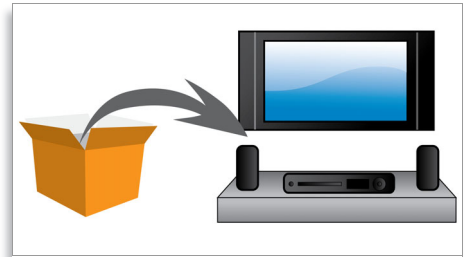

Quick and easy set-up

Quick and easy set-up for no-fuss installation