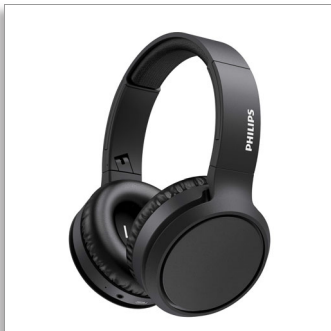

Philips
Wireless Headphone

40mm drivers/closed-back

Light weight
Compact folding
Up to 29 hours play time

TAH5205BK

Here comes the bass

Cover your ears and feel that bass! These wireless over-ear headphones boast a BASS boost button for deeper bass at a touch. You get up to 29 hours play time, fast charging, and a rock-solid Bluetooth connection. You won't miss a beat.

Big bold bass

- Powerful 40 mm neodymium drivers. BASS boost button.
- 29 hours play time. USB-C charging.
- Charge for 15 minutes, get extra 4 hours play time
- Over-ear, closed-back design. Great sound isolation.

Maximum comfort. Maximum style.

- Compact-fold design for easy storage.
- Eye-catching matte colorways
- Lightweight, adjustable cushioned headband.
- Soft ear cups that can be angled for maximum comfort

TAH5205BK/00

Highlights

BASS boost button

These over-ear headphones boast powerful 40 mm neodymium acoustic drivers that give you crisp sound and rich bass. When you want more, simply press the BASS boost button and you'll feel the difference instantly.