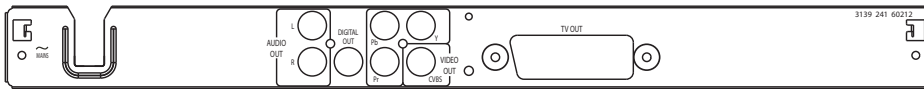

Ultra-slim design

The attractive enclosure has a very low profile.

Issue date 2014-02-05

Version: 9.0.12

12 NC: 8622 810 12158
EAN: 87 10895 85716 1

© 2014 Koninklijke Philips N.V.
All Rights reserved.

Specifications are subject to change without notice.
Trademarks are the property of Koninklijke Philips N.V.
or their respective owners.