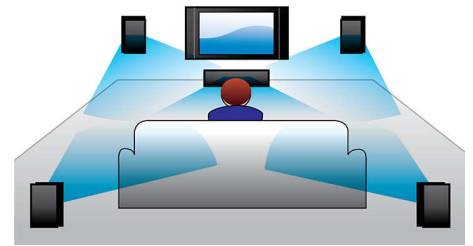

Subwoofer base reflector

Dome-shaped base reflector enhances a stronger and deeper base by radiating sound smoothly in all directions. The design also prevents the damping effect from occurring when the subwoofer is placed on carpet.

Bluetooth wireless streaming

Bluetooth wireless music streaming from your music devices

NFC technology

Pair Bluetooth devices easily with one-touch NFC (Near Field Communications) technology. Just tap the NFC-enabled smartphone or tablet on the NFC area of a speaker to turn the speaker on, start Bluetooth pairing and begin streaming music.

Dolby Digital and Pro Logic II

A built-in Dolby Digital decoder eliminates the need for an external decoder by processing all six channels of audio information to provide a surround sound experience and an astoundingly natural sense of ambience and dynamic realism. Dolby Pro Logic II provides five channels of surround processing from any stereo source.