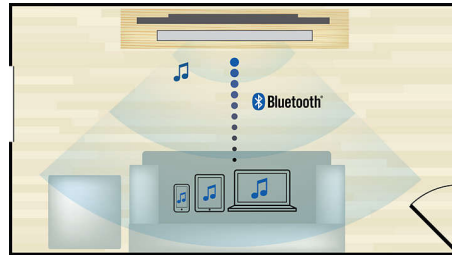

PHILIPS

Highlights

Smart cable management

Smart cable management for organised cables across your room

MTM speakers

Midwoofer-tweeter-midwoofer (MTM) configuration in all main and satellite speakers allow loud and truly reproduced sound regardless of listening position. You can always enjoy crystal clear sound without distortion no matter where you are sitting.

HDMI 4K2K

HDMI 4K2K incorporates the HDMI 1.4 standard. This adds support for ultra-high-definition (UHD) video content. Presently this refers to 4K, which at its largest is 4096 pixels wide by 2160 pixels high or four times the size of a standard 1080p HD display. The term covers a slightly lower 4K resolution of 3840 pixels wide by 2160 pixels high. Both formats are supported through HDMI 1.4. 4K displays put high-end home theatre systems in the same sphere used in many commercial cinemas. To make the speakers future-resistant, this standard has been integrated for the growth of 4K TV.

Bluetooth wireless streaming

Bluetooth wireless music streaming from your music devices

NFC technology

Pair Bluetooth devices easily with one-touch NFC (Near Field Communications) technology. Just tap the NFC-enabled smartphone or tablet on the NFC area of a speaker to turn the speaker on, start Bluetooth pairing and begin streaming music.

Dolby Digital and Pro Logic II

A built-in Dolby Digital decoder eliminates the need for an external decoder by processing all six channels of audio information to provide a surround sound experience and an astoundingly natural sense of ambience and dynamic realism. Dolby Pro Logic II provides five channels of surround processing from any stereo source.