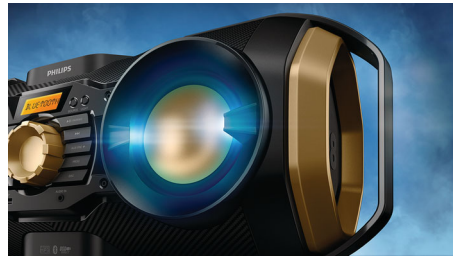

Philips
CD Soundmachine

Bluetooth
50W
Dynamic light

PX840T

Enjoy powerful music wirelessly wherever you go with Bluetooth

The Philips PX840T portable sound system plays music effortlessly from your favorite sources - Bluetooth, USB, CD and FM/MW radio. The built in, dynamic lighting system and 50W power output let you have the ultimate listening experience.

Easy to use

- Pump up the party with dynamic light
- CD Shuffle/Repeat for personalized music enjoyment
- 20-track CD programmable
- 20 preset tuning stations

Powerful sound you can hear and feel

- 50W RMS maximum output power
- Passive radiator for better low frequency performance
- Dynamic Bass Boost for deep and dramatic sound

USB Direct for MP3 music

USB Direct for MP3 music playback

Play MP3-CD, CD and CD-R/RW

MP3 stands for "MPEG 1 Audio layer-7.6 cm (3") .MP3 is a revolutionary compression technology by which large digital music files can be made up to 10 times smaller without radically degrading their audio quality. MP3 has become the standard audio compression

format used on the world wide web, allowing quick and easy audio file transfer.

FM/MW (AM) stereo tuner

FM/MW (AM) stereo tuner

Light up the party

Get the party pumping with dynamic lighting to illuminate your music. Set the night light with two cool dynamic lighting effects that shine directly from the speakers. Turn the lights on or off with the flip of a switch, without missing a beat. Light up the party however you like, from ambient chill-out lighting to exciting dance club effects, set the tone and mood at the same time!