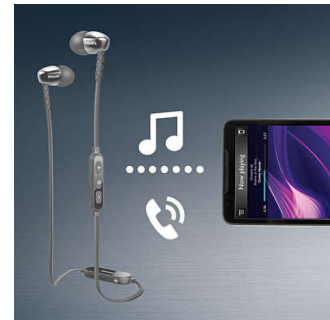

MusicChain™

With MusicChain™, you can easily share the tracks you are playing with a friend. Using Bluetooth® technology, a simple click on the MusicChain™ button on your headphones will

SHB5900BK/00

pair them with other MusicChain™-enabled headphones.

Oval sound tube inserts

Oval sound tube inserts seals out ambient noise, while its semi-closed structure deliver enhanced bass performance.

Tangle-free flat cable

Anti-slip flat cable ensures that your cord always stays tangle free.

Wireless music and calls

Pair your smart device with your headphones using Bluetooth and enjoy the freedom of crystal clear music and phone calls – without the hassle of cables. Change tracks and answer calls with the easy to use remote control.