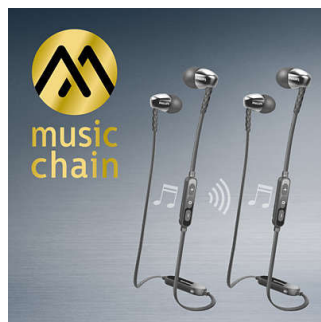

Ear caps come in a choice of 3 sizes – small, medium and large – for a personalized and perfect fit.

Easy NFC pairing

Easy NFC pairing lets you connect your Bluetooth® headphones with any Bluetooth-enabled device – with just a single touch.

Efficient 8.6mm drivers

Compact and efficient 8.6mm speaker drivers deliver precise sound with powerful bass, for enhanced listening enjoyment on the go.

Ergonomic oval sound tube

The oval shape of the sound tube came about based on extensive research on the human ear. Designed to fit any ear comfortably, the ergonomic shape ensures optimal fit and comfort for total music enjoyment.

MusicChain™

With MusicChain™, you can easily share the tracks you are playing with a friend. Using Bluetooth® technology, a simple click on the MusicChain™ button on your headphones will

SHB5900BK/00

pair them with other MusicChain™-enabled headphones.

Oval sound tube inserts

Oval sound tube inserts seals out ambient noise, while its semi-closed structure deliver enhanced bass performance.

Tangle-free flat cable

Anti-slip flat cable ensures that your cord always stays tangle free.