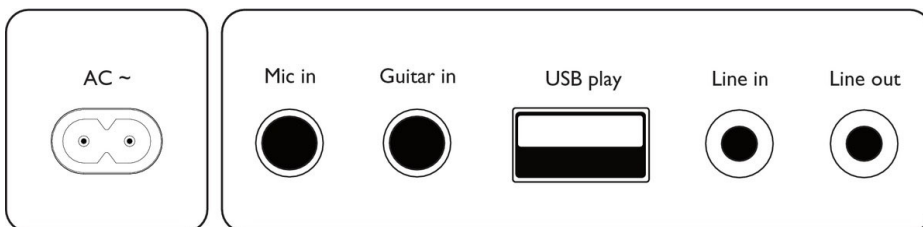

Highlights

Extra bass. 14 hours play time

With powerful sound and big, pumping bass, this karaoke speaker can fill the room with beats. The built-in battery lets you rock the party outdoors for up to 14 hours play time on a single charge.

Party light effects

Get everyone up and dancing with party light effects! A ring of colored lights on the speaker pulses in time to the music, and there are four different lighting modes to choose from. However you love to party, this speaker has you covered.

Mic and guitar inputs

A mic input (6.3 mm) lets you take the party up a notch. There's also a guitar input, so you can take the lead vocals while you're shredding a solo! Both guitar and mic have their own volume controls on the speaker. You can change your voice, fade vocals, and add echo effects too.

All your tunes. Bluetooth

Stream playlists via Bluetooth. Plug in other sources via audio-in or USB—or plug the speaker into another speaker or amp using the line-out socket. Rotary knobs on the speaker let you select the source or even fine-tune the bass and treble.

Ready for anything

The trolley design with built-in carry handle and battery means you can play this speaker wherever you like. Take the beats to a friend's house. Set up on the basketball court. You can skip tracks and turn the volume up directly from the speaker.

Issue date 2022-11-02

Version: 2.1.2

12 NC: 8670 001 80545
EAN: 48 95229 12549 0

© 2022 Koninklijke Philips N.V.
All Rights reserved.

Specifications are subject to change without notice.
Trademarks are the property of Koninklijke Philips N.V.
or their respective owners.

www.philips.com