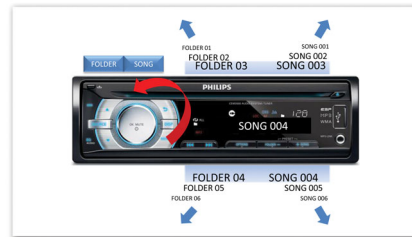

Browse by folder or song

This function allows you to find a track or album much faster by letting you browse through songs and folders, which are the usual contents of USB/SDHC devices. With the