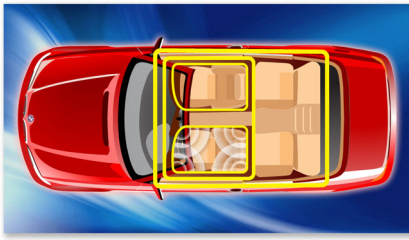

Easy to use

- Browse by folder or song for instant search or quick access
- USB Direct and SDHC card slots for MP3 playback
- Audio out for amplifier addition

Design that blends into your car

- High contrast LCD for perfect viewing
- Detachable front panel for anti-theft security

PHILIPS

Highlights

Music Zone

Philips' innovative Music Zone technology lets the driver and the passengers enjoy their music with more vivid spatial effect, just as the artist intended it to be heard. Users can easily switch the music listening zones from the driver to the passengers and back again to get the best sonic focus in the car. A dedicated zone control button provides three pre-defined settings - Left, Right and Front (and All) - so you can best match your listening needs easily and dynamically alone or with your passengers.

dedicated folder/song button, only three simple steps are needed to make a search – press folder/song, rotate the volume knob and push to select. This simple process lets you search through your music quickly and easily, letting you to focus on your driving.