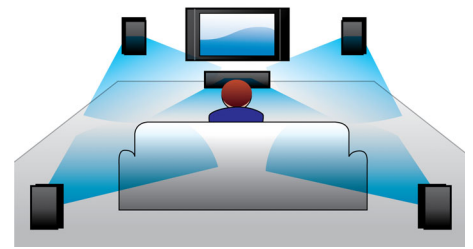

Highlights

Dolby Digital

Because Dolby Digital, the world's leading digital multi-channel audio standards, make use of the way the human ear naturally processes sound, you experience superb quality surround sound audio with realistic spatial cues.