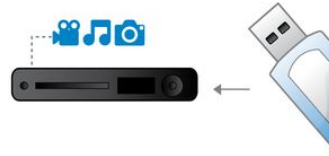

USB Media Link

The Universal Serial Bus or USB is a protocol standard that is conveniently used to link PCs, peripherals and consumer electronic equipment. With USB Media Link, all you have to do is plug in your USB device, select the movie, music or photo and play away.