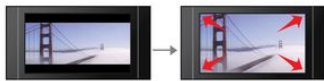

Benefits

Bring audio and video to life

- 12-bit/108MHz video processing for sharp and natural images
- Screen Fit for optimal viewing every time
- Smart Picture provides personalized image settings

Play all your movies and music

Screen Fit

Whatever you're watching, and on any TV, Screen Fit ensures that the picture fills the whole screen. Annoying black bars on the top and bottom are eliminated, without any tedious manual adjustments to make. Simply press the Screen Fit button, choose the format and enjoy your movie in full-screen