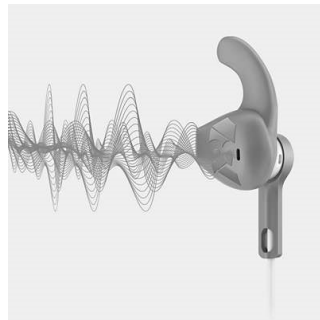

Adjustable ear hook

An adjustable ear hook ensures that the ActionFit SHQ3300 headphones fit your ears perfectly. Just put the headphones on and slide the adjustable hook up or down for a snug fit. Whatever your workout or terrain, your headphones will stay on comfortably.

Cable clip

A cable clip comes included with ActionFit earphones, keeping the cable out of your way while you push yourself harder.

Sporty carrying pouch for easy storage

Sporty carrying pouch for easy storage

Hands-free call

Remote control and mic for switching from music to call

High-performance sound

8.6-mm neodymium drivers pump out high-performance sound, pushing you to perform at your best.

Kevlar® Reinforced cable

Kevlar® reinforced headphone cables are tough enough to survive even the roughest of workouts.

Sound isolation

Insert earphones create a tight seal in the ear canal, resulting in a strong isolation effect. Our oval acoustic tubes are ergonomically optimised to ensure an exceptional fit.