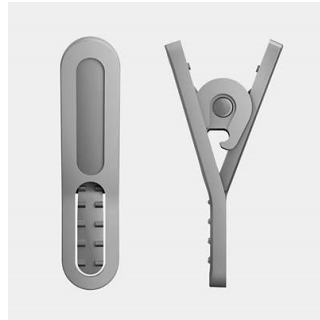

Simply stay connected

- Remote control and mic for switching from music to call

Freedom

- 3 ear-tip sizes for the optimum fit
- Cable clip included for tangle-free workout
- 7.1-g ultra lightweight design provides ultimate comfort*
- Adjustable ear hook for personalised fit

PHILIPS

Highlights

3 choices of ear-tip size

3 ear-tip sizes for the optimum fit

7.1-g ultra lightweight design*

Weighing in at just 7.1 g, these ActionFit sports earphones are so light and comfortable that you will forget you are even wearing them. Perfect for keeping you going right through the hard final miles.

Adjustable ear hook

An adjustable ear hook ensures that the ActionFit SHQ3300 headphones fit your ears perfectly. Just put the headphones on and slide the adjustable hook up or down for a snug fit. Whatever your workout or terrain, your headphones will stay on comfortably.

Cable clip

A cable clip comes included with ActionFit earphones, keeping the cable out of your way while you push yourself harder.

Sporty carrying pouch for easy storage

Sporty carrying pouch for easy storage