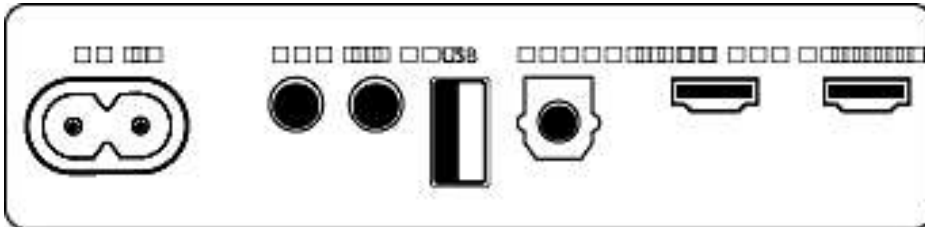

Loudspeakers

- Subwoofer type: Integrated subwoofer
- Number of sound channels: 7.1.2
- Number of woofers: 2
- Woofer diameter: 3.5"
- Soundbar freq range: 40 - 20K Hz

- Center drivers: 2 full range (L+R), 1 tweeter
- Front drivers: 4 full range (L+R), 2 tweeters (L+R)
- Side-firing drivers: 2 full range (L+R)
- Up-firing drivers: 2 full range (L+R)
- SPL (Max volume): 96 dB

Connectivity

- Bluetooth: Receiver
- Bluetooth version: 5.0
- Bluetooth profiles: A2DP, AVRCP, Streaming Format: SBC, Multipoint (Multipair) support
- EasyLink (HDMI-CEC)
- IR port: IR repeater
- Aux in: No
- USB playback
- Optical input x 1
- HDMI content protection: HDCP 1.4/2.3
- HDMI Out (eARC/ARC) x 1
- Mic input x 1: for auto room calibration

- WiFi: 2.4GHz/5GHz, IEEE 802.11 a/b/g/n/ac
- HDMI IN x 1
- DLNA Standard: No
- Multiple speaker connection
- Multiple speaker technology: DTS Play-Fi Multi-room, DTS Play-Fi Home theatre
- Smart Home: Built-in Chromecast, Spotify Connect, Works with Alexa, Works with Apple AirPlay 2, Works with OK Google

Supported Audio Formats

- HDMI ARC/eARC: Dolby Atmos, Dolby Digital, Dolby Digital EX, Dolby Digital plus, Dolby TrueHD, DTS, DTS 96/24, DTS Digital Surround (5.1-ch), DTS:X, DTS-ES, DTS-HD High Resolution Audio, DTS-HD Master Audio
- Play-Fi: AIFF, FLAC, MP3, MPEG4 AAC, MPEG4 M4A, WAV
- HDMI IN1: Dolby Atmos, Dolby Digital, Dolby