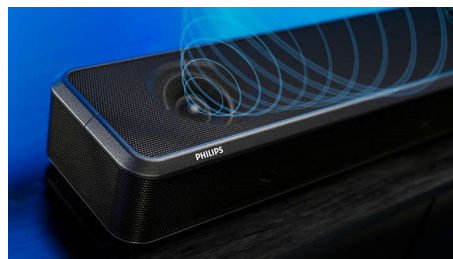

PHILIPS

Soundbar 7.1.2 with integrated subwoofer

Dolby Atmos. IMAX Enhanced Philips Wireless Home System, 620 W max. Built-in subwoofer, Easy room calibration

Highlights

Fidelio sound and design

The Fidelio FB1 soundbar with integrated subwoofer fills any room with dramatic effects, rich soundtracks, and crystal-clear dialogue. The soundbar looks beautiful, too—with anthracite Muirhead leather trim offsetting the fine metal mesh on the top and front.

speakers to create a true surround-sound setup.

Room calibration

No matter what shape or size your room—always get perfect Fidelio sound. Simply connect the included mic, then place the mic where you sit to watch TV. The FB1 soundbar measures how sound travels in the room, intelligently adjusting each channel's output to guarantee sublime surround sound.

IMAX Enhanced certified

Your Fidelio FB1 soundbar is certified IMAX Enhanced, which means it's capable of delivering an audio experience that truly matches IMAX's extraordinary sense of scale. From pulse-quickening explosions to heart-stopping whispers—feel every moment of movies originally made to play in IMAX theaters.

Dolby Atmos

You get the full Dolby Atmos experience from the FB1 soundbar's dedicated up-firing

TAFB1/37

speakers. Your favorite movies and shows will sound breathtakingly realistic as sound flows above and around you. When watching non-Atmos content, the soundbar adjusts to give you the richest possible sound.