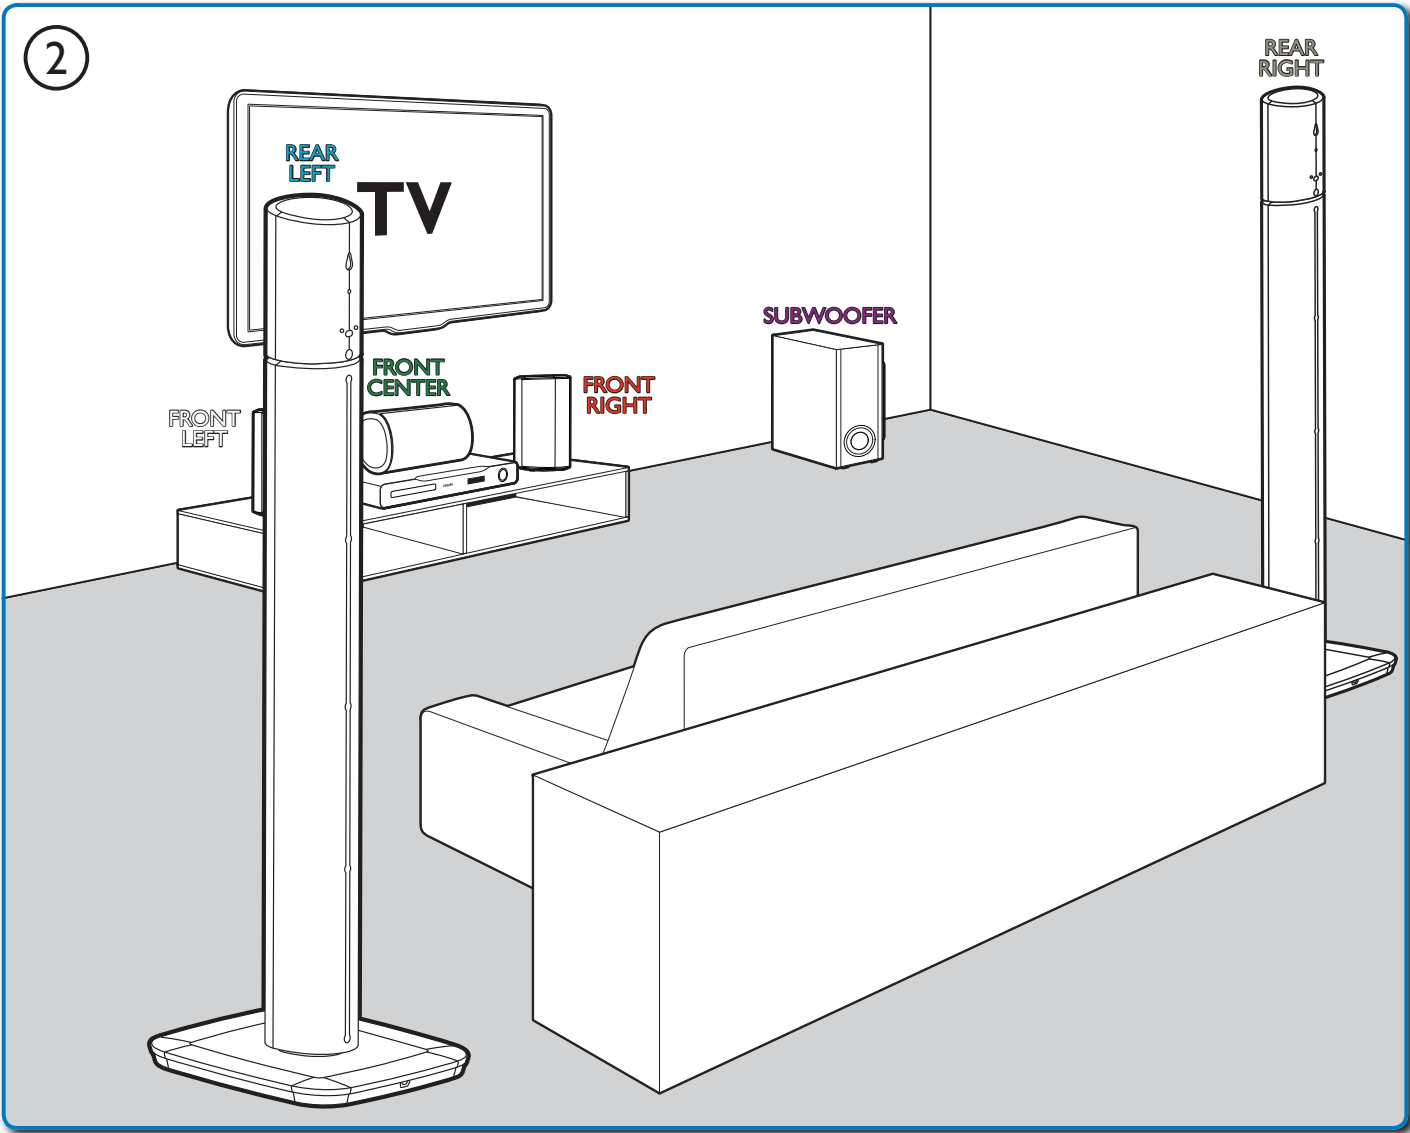

Register your product and get support at
www.philips.com/welcome

HTS3530

Quick Start

PHILIPS

FM Antenna

Audio/Video

Power cord

1