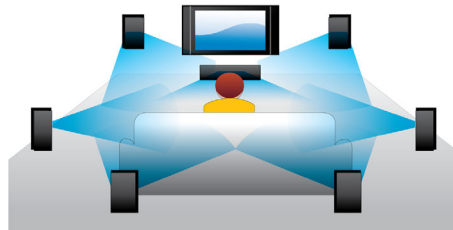

Dolby TrueHD

Dolby TrueHD deliver the finest sound from your Blu-ray Discs. Audio reproduced is virtually indistinguishable from the studio master, so you hear what the creators intended for you to hear. Dolby TrueHD complete your high definition entertainment experience.

MyRemote app

The Philips MyRemote app lets you use your iPhone or iPod Touch or Android Smartphone as a remote to control your Philips networked AV products. The app automatically recognizes your* Philips Blu-ray player, Home theater or Streamium audio system connected to your home Wi-Fi network, and gives you instant control over the devices from anywhere in your home. And if you have more than one Philips networked AV product, the app will allow you to switch between them and control each one independently. This free app is created exclusively by Philips.