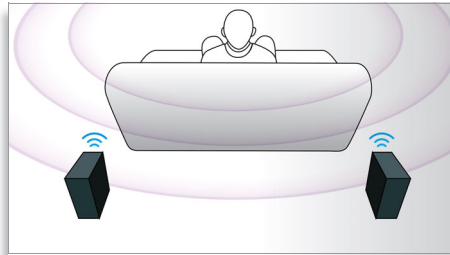

Wireless rear speakers option

Wireless rear speakers give you scalability and mobility in speaker placement. Developed using interference-free technology, wireless

speakers provide full surround sound without unsightly wire connections. You could buy the Philips wireless rear speakers separately.