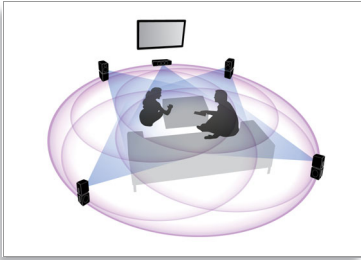

**Great listening experience**

- 360Sound fills your room with sound from all angles
- Auto calibration synchronizes speakers for perfect acoustics
- Powerful active subwoofer for a real cinema experience

**Designed to enhance your cinema at home**

- Wireless rear speakers option for clutter free placement

**Simply enjoy all your entertainment**

- Full HD 3D Blu-ray for a truly immersive 3D movie experience
- Dock included for convenient playback from your iPod/iPhone
- Built-in WiFi to enjoy your connected media wirelessly
- Smart TV Plus to enjoy online services & multimedia on TV
- CinemaPerfect HD for clearer and sharper video playback
- Skype™ ready to make high quality video call easily
- Instant 2D to 3D conversion for a lifelike movie experience
- Internet radio to enjoy the world of online radio channels

## 360Sound

Vastly different from a conventional 5.1 home theater, 360Sound is uniquely designed with three drivers in each satellite speaker – a front one, and two side firing ones which are angled to project immersive sound around you. In addition to the principle of dipoles, Philips uses a proprietary algorithm to further enhance the embracing sound effect. Built with premium acoustic components like soft dome tweeters, Neodymium magnets and Class D digital amplifiers, 360Sound delivers exceptional sound from all angles – giving you a true cinema experience in your own home.

## Instant 2D to 3D conversion

Enjoy 3D movie excitement in your home using your existing 2D movie collection. Instant 3D conversion uses the latest digital technology to analyze 2D video content to distinguish between foreground and background objects. This detail generates a depth map that converts normal 2D video formats, into exciting 3D. Along with your compatible 3D TV, you are now ready to experience full HD 3D.