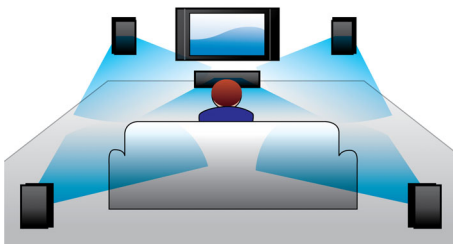

## Dolby Digital and Pro Logic II

A built-in Dolby Digital decoder eliminates the need for an external decoder by processing all six channels of audio information to provide a surround sound experience and an astoundingly natural sense of ambience and dynamic realism. Dolby Pro Logic II provides five channels of surround processing from any stereo source.