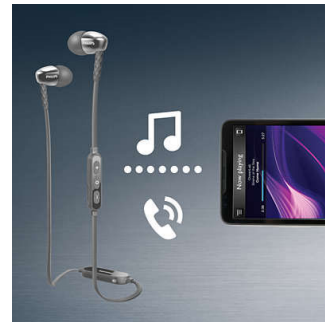

SHB3595BK/10

Highlights

Bluetooth technology

Pair your headphones with any Bluetooth device for crystal clear music enjoyment – wirelessly.

Choice of 3 pairs of ear caps

Ear caps come in a choice of 3 sizes – small, medium and large – for a personalized and perfect fit.

Efficient 8.6mm drivers

Compact and efficient 8.6mm speaker drivers deliver precise sound with powerful bass, for enhanced listening enjoyment on the go.

Ergonomic oval sound tube

The oval shape of the sound tube came about based on extensive research on the human ear. Designed to fit any ear comfortably, the ergonomic shape ensures optimal fit and comfort for total music enjoyment.

Oval sound tube inserts

Oval sound tube inserts seals out ambient noise, while its semi-closed structure deliver enhanced bass performance.

Wireless music and calls

Pair your smart device with your headphones using Bluetooth and enjoy the freedom of crystal clear music and phone calls – without the hassle of cables. Change tracks and answer calls with the easy to use remote control.