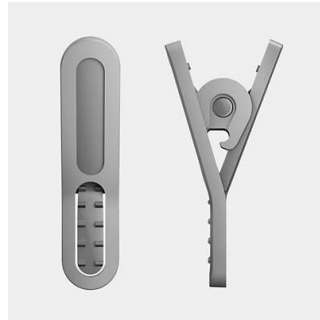

Cable clip

A cable clip comes included with ActionFit earphones, keeping the cable out of your way while you push yourself harder.