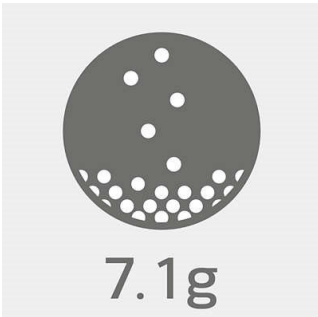

7.1g ultra lightweight design*

Weighing in at just 7.1g, these Actionfit sports earphones are so light and comfortable that you will forget you are even wearing them. Perfect for keeping you going right through the hard final miles.