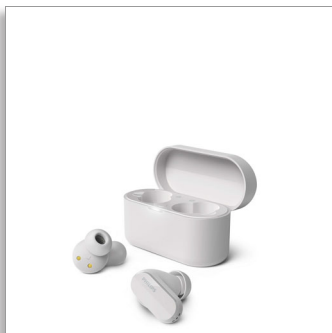

### Natural sound

Noise Canceling  
Clearer calls on the go  
Bluetooth LE Audio

TAT3508WT