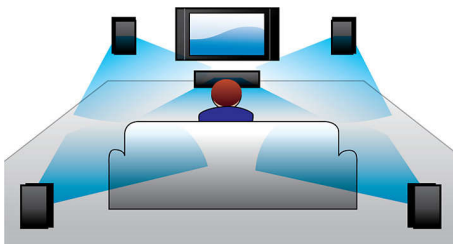

PHILIPS

Highlights

300W RMS power

300W RMS power delivers great sound for movies and music

Dolby TrueHD and DTS-HD

Dolby TrueHD and DTS-HD Master Audio Essential deliver the finest sound from your Blu-ray Discs. Audio reproduced is virtually indistinguishable from the studio master, so you hear what the creators intended for you to hear. Dolby TrueHD and DTS-HD Master Audio Essential complete your high definition entertainment experience.

Access YouTube and Picasa

Get YouTube videos and Picasa photos on your TV now. Enjoy the huge collection of online videos on a larger screen, without even having to turn on your computer. Simply ensure that your Blu-ray player or Home cinema system is connected to the Internet, either wirelessly over Wi-Fi or with a cable to the LAN connector - then sit back and enjoy the best of YouTube & Picasa.

HDMI for HD movies

HDMI is a direct digital connection that can carry digital HD video as well as digital multichannel audio. By eliminating the

conversion to analog signals it delivers perfect picture and sound quality, completely free from noise. Movies in standard definition can now be enjoyed in true high definition resolution - ensuring more details and more true-to-life pictures.