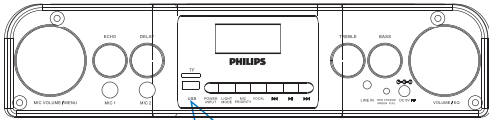

6

7

FM

87.5 (87.5~108.0MHz)

Previous channel

Play/Pause

Next channel

FM channel automatic search.