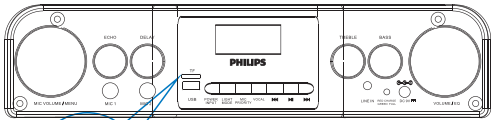

6

7

FM

87.5 (87.5~108.0MHz)

Previous channel

Play/Pause

Next channel

FM channel automatic search.