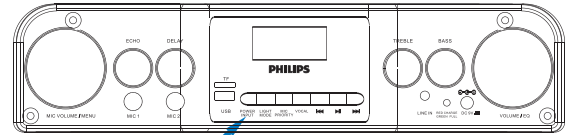

6

7

FM

87.5 (87.5~108.0MHz)

Previous channel

Play/Pause

Next channel

FM channel automatic search.