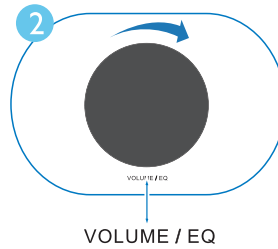

Next channel

FM channel automatic search.

Specifications

Amplifier

DC Output Power	Maximum	20W
Battery Output Power		20W
Frequency Response		70Hz-15kHz; ± 3 dB
Signal to Noise Ratio		≥ 60 dBA
Total Harmonic Distortion		$< 1\%$