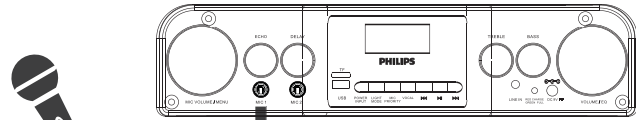

Next channel

FM channel automatic search.

Specifications

Amplifier

DC Output Power	Maximum	20W
Battery Output Power		20W
Frequency Response		70Hz-15kHz; ± 3 dB
Signal to Noise Ratio		≥ 60 dBA
Total Harmonic Distortion		$< 1\%$