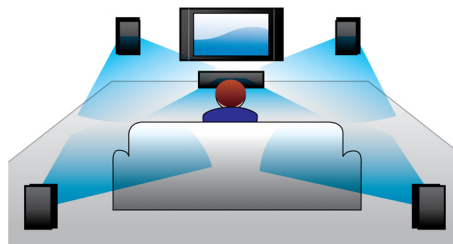

Dolby TrueHD and DTS-HD

Dolby TrueHD and DTS-HD Master Audio Essential deliver the finest sound from your Blu-ray Discs. Audio reproduced is virtually indistinguishable from the studio master, so you hear what the creators intended for you to hear. Dolby TrueHD and DTS-HD Master

Audio Essential complete your high definition entertainment experience.