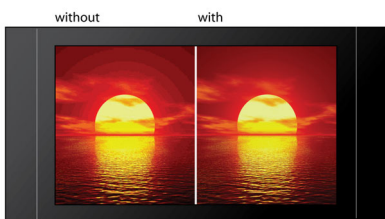

12-bit/108MHz video processing

12-bit Video DAC is a superior Digital-to-Analogue-Converter that preserves every

detail of the authentic picture quality. It shows subtle shades and smoother graduation of colors, resulting in a more vibrant and natural picture. The limitation of the usual 10bit DAC become in particular apparent while using large screens and projectors.