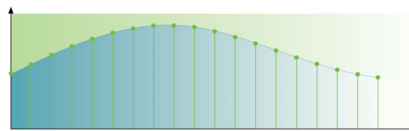

192kHz/24 bit audio DAC

192KHz sampling enables you to have an accurate representation of the original sound curves. Together with a 24-bit resolution, more information is captured from the original analogue sound wave form, giving a much richer audio reproduction.