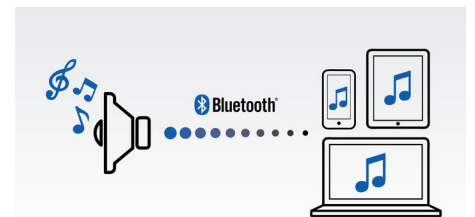

Wireless music streaming

Bluetooth is a short range wireless communication technology that is both robust and energy-efficient. The technology allows easy wireless connection to iPod/iPhone/iPad or other Bluetooth devices, such as smartphones, tablets or even laptops. So you can enjoy your favorite music, sound from video or game wireless on this speaker easily.