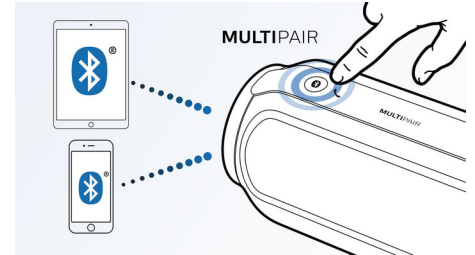

Swap music between 2 devices

Pair with 2 smart devices simultaneously so you can stream music from whichever device you want, without the hassle of un-pairing and re-pairing. To play a song on a different device, pause the song on the original device first and then play the new song on a different device to take over. It's perfect for sharing music with friends, parties, or just playing different songs stored on different devices. Let friends and family pair at the same time, so you can swap between each other's music easily.