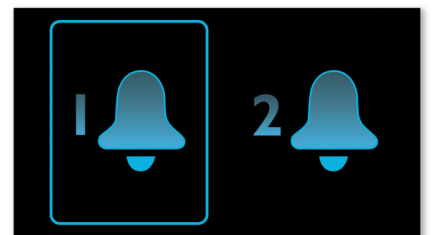

Dual alarm

The Philips audio system comes with two alarm times. Set one alarm time to wake you up and the other time to wake up your partner.

dual alarm

gentle wake

SLEEPTIMER