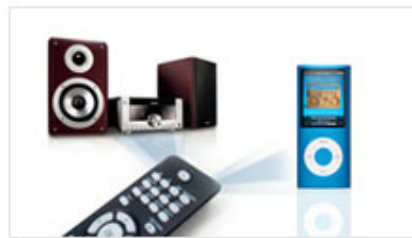

All-in-one remote control

With the Philips all-in-one remote control, you can now navigate both your Philips music system and your iPod/iPhone through hundreds of songs easily with the one simple press of the remote control. Displaying information listed according to playlist, album, artist, genre or track, you can navigate speedily yet simply through hundreds of files. It allows

one handed operation and guarantees a unique user experience.

Auto sync time

Auto sync time via iPod/iPhone dock with Lightning connector