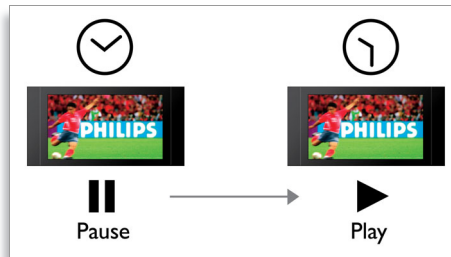

Hi-Speed USB 2.0 Link

The Universal Serial Bus or USB is a protocol standard that is conveniently used to link PCs, peripherals and consumer electronic equipment. Hi-Speed USB devices have a data transfer rate of up to 480 Mbps - up from the 12 Mbps in original USB ones. With Hi-Speed USB 2.0 Link, all you have to do is plug in your USB device, select the movie, music or photo and play away.

One Touch Pause Live TV

Pause Live TV puts you in absolute control. Once the recorder is turned on, a large built-in memory automatically starts recording the program you are watching -- allowing you to pause, replay or save the program, anytime. When you need to take a break, you can pause your 'live' TV program with just one touch of a button, and resume watching when it suits you.