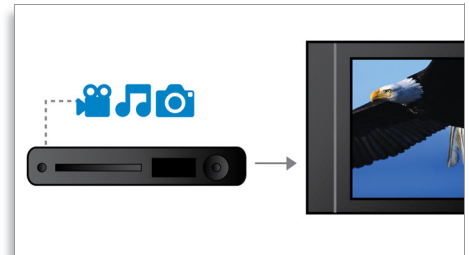

Plays it all

Play virtually any media format you want - whether they be DivX, MPEG-4s, MP3s, WMA or JPEGs. Experience the unbeatable convenience of great playability, and the luxury of sharing media files on your TV or home theater system - in the comfort of your living room.