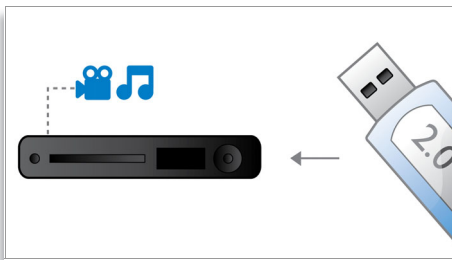

Highlights

HDD Media Jukebox

Create your very own digital media jukebox right in your living room. Transfer MP3, WMA, MPEG2, DivX, DivX Ultra, Xvid, JPEG and HD JPEG files quickly and conveniently onto the recorder's built-in hard disk - from USB thumbdrives, portable media players, digital cameras, and even some AV devices. Play back your favorite movies, music or photos on your TV or home theater system anytime you want. The options are endless, as will be the enjoyment.

Hi-Speed USB 2.0 Link

The Universal Serial Bus or USB is a protocol standard that is conveniently used to link PCs, peripherals and consumer electronic equipment. Hi-Speed USB devices have a data transfer rate of up to 480 Mbps - up from the 12 Mbps in original USB ones. With Hi-Speed USB 2.0 Link, all you have to do is plug in your USB device, select the movie, music or photo and play away.