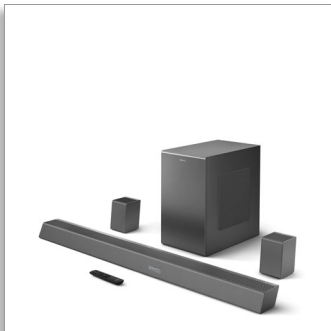

Philips
Soundbar 5.1.2 with
wireless subwoofer

Dolby Atmos®

2 rear speakers
780 W max. Wireless subwoofer
Works with voice assistants

TAB8967

Fully immersive sound for movies, music, and more

This 5.1.2 soundbar puts you right in the middle of the action. Movies, music and more come to life with crystal audio clarity. A powerful subwoofer and two rear speakers connect wirelessly for fully immersive surround sound.

Easy control. Distinctive looks.

- Beautiful sleek design
- Distinctive geometric design. Easy placement
- Easily connect to your favorite sources
- Smart soundbar. Use with your favorite AI voice assistants

PHILIPS

Soundbar 5.1.2 with wireless subwoofer
Dolby Atmos® 2 rear speakers, 780 W max. Wireless subwoofer, Works with voice assistants

TAB8967/98

Highlights

Epic sound

This soundbar brings 5.1.2 channels and 390W of dynamic sound to everything you watch or listen to. The rear speakers and up-firing speakers render true surround sound with depth and height, bathing you in enthralling sound.

Low profile. Easy placement

The distinctive geometric design has a low profile, making this soundbar easy to place under or alongside your TV. The included wall brackets keep your options open, and the powerful wireless subwoofer and rear speakers look great when placed.