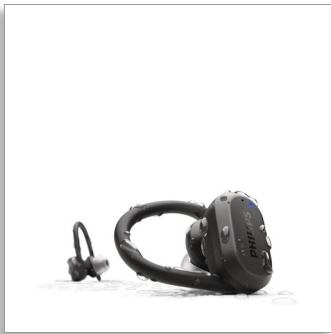

Philips  
True wireless sports  
headphones

#### In-ear fit

Heart-rate monitor  
Ear hooks or wing tips  
UV cleaning

TAA7306BK

## Train smarter

Run faster. Jump higher. These true wireless sports headphones boast detachable ear hooks for a super-secure fit. Energising sound keeps you focused and the built-in heart-rate monitor helps you train in tune with your body.