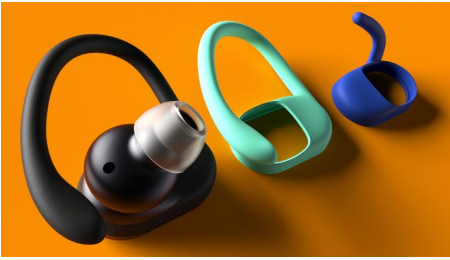

True wireless sports headphones
In-ear fit Heart-rate monitor, Ear hooks or wing tips, UV cleaning

TAA7306BK/00

Highlights

Ear hooks or wing tips

For light- to medium-intensity workouts, flexible and detachable wing tips keep the fit secure. When you're up for a harder session, detachable ear hooks ensure that your buds stay put. Pick your ear-hook or wingtip colour to suit your style.