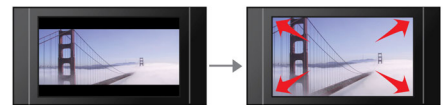

Screen Fit

Whatever you're watching, on whatever TV, Screen Fit ensures that the picture fills the whole screen. Annoying black bars on the top and bottom are eliminated, without any tedious manual adjustments to make. Simply press the Screen Fit button, choose the format and enjoy your movie in full screen