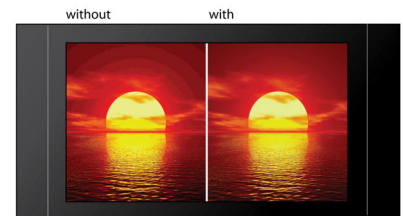

Audio Playback

- Playback Media: CD, MP3-CD, MP3-DVD, WMA-CD, CD-R/RW, Audio CD
- MP3 bit rates: 32 - 320 kbps
- Compression format: Dolby Digital, MP3, WMA, PCM

Still Picture Playback

- Playback Media: DVD-R/-RW, DVD+R/+RW, CD-R/RW, Picture CD, Kodak Picture CD
- Picture Compression Format: JPEG
- Picture Enhancement: Flip photos, Rotate,

Slideshow, Zoom, Slideshow with MP3 playback

Multimedia Applications

- Playback Formats: JPEG Still pictures, MP3

Connectivity

- Rear Connections: Analogue audio Left/Right out, Composite video (CVBS) output, Digital coaxial out, Scart

Convenience

- Child Protection: Parental Control, Child Lock
- On-Screen Display languages: English, Czech, Danish, Dutch, Finnish, French, German, Greek, Italian, Norwegian, Polish, Portuguese, Spanish, Swedish, Turkish

Power

- Power consumption: < 10 W
- Standby power consumption: < 0.5 W
- Power supply: 110-240V, 50/60 Hz

Accessories

- Included accessories: Remote Control, World Wide Warranty leaflet, User Manual, AAA Battery (x1)

Dimensions

- Set dimensions (W x H x D): 360 x 42 x 209 mm
- Packaging dimensions (W x H x D): 400 x 80 x 284 mm
- Set weight: 1.3 kg
- Weight incl. Packaging: 2.4 kg

Highlights

Multimedia DivX

Play CD, (S)VCD, DVD, DVD+- R/RW, DivX, MP3, WMA, JPEG

12-bit/108 MHz video processing

12-bit Video DAC is a superior Digital-to-Analogue Converter that preserves every detail of the authentic picture quality. It shows subtle shades and smoother graduation of colours, resulting in a more vibrant and natural picture. The limitations of the standard 10-bit DAC become particularly apparent when it is used with large screens and projectors.