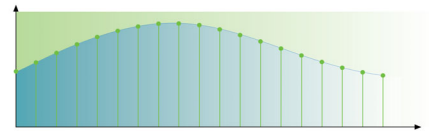

192 kHz/24-bit audio DAC

192 kHz sampling enables you to have an accurate representation of the original sound curves. Together with a 24-bit resolution, more information is captured from the original analogue sound wave form, giving a much richer audio reproduction.