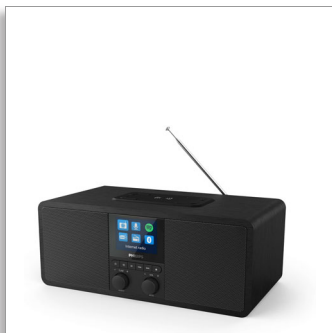

Philips
Internet Radio

DAB+

Spotify connect
Bluetooth®
with wireless phone charger

TAR8805

More to love

Whatever you love, you'll find it with ease on this Philips internet radio. As well as internet, DAB+, and FM tuning, you also get Spotify Connect compatibility and Bluetooth streaming. Charge your mobile on the wireless Qi charging pad.

Feature-packed DAB+ internet radio

- Internet radio. Thousands of stations at your fingertips
- Bluetooth. Stream, music, podcasts, and more
- DAB+/FM radio. Digital tuning with up to 20 presets
- Wireless Qi charging pad. USB port
- Spotify Connect. Use a mobile device as a Spotify remote

Day and night

- DC-in. Mains-powered
- Dimensions: 268x159x114 mm
- Dual alarms and sleep timer
- Sleek looks. Large 2.4" color display

Hear what you love

- Bass-reflex port. Full, powerful low tones
- 2x 3" full-range drivers. Clear, detailed sound

Sleek looks

The matte-black wooden cabinet surrounds a large, high-gloss color display, and a black metal speaker grille. The display shows album art and song information from Spotify Connect, and station logos when you use internet radio or DAB.