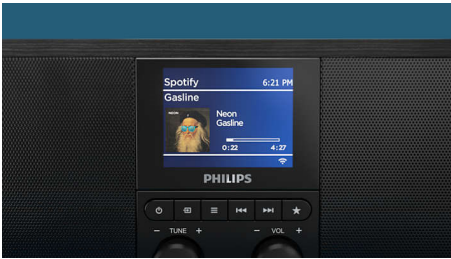

PHILIPS

Internet Radio
DAB+ Spotify connect, Bluetooth®, with wireless phone charger

Highlights

Internet radio

This internet radio is your ticket to thousands of global stations broadcasting every conceivable kind of program. The digital tuner delivers crystal-clear reception and you can set up to 20 presets for your favorite internet, DAB+, or FM stations.

Easy streaming. Epic listening

Streaming from Spotify? This Bluetooth internet radio boasts Spotify Connect. Use your mobile as a remote control while the radio streams Spotify's best-quality signal—directly from the Spotify servers. You can also stream from other music services via your mobile device.

Wireless Qi charging pad

A wireless Qi charging pad sits on top of the radio. For older-style phones, there's a USB charging port. There's a large, clear digital-time display, and key controls are located on the front panel.

Sleek looks

The matte-black wooden cabinet surrounds a large, high-gloss color display, and a black metal speaker grille. The display shows album art and song information from Spotify Connect, and station logos when you use internet radio or DAB.