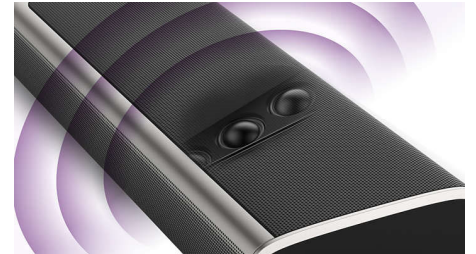

Soft dome tweeters

Premium soft dome tweeters provide ultra clear, distortion-free high frequency sound. Producing pure high pitches with wider dispersion, Philips Fidelio B8's twin side tweeters are angled at 45 degrees to send sound sideways, enlarging the soundstage of high frequencies. With the combination of front positioned drivers, angled tweeters and Ambisound, B8 delivers vast, wide sound effects.

Dolby Surround

Dolby Surround upmixer brings new life to traditional channel-based surround soundtracks by upmixing native 2.0, 5.1, and 7.1 content to Dolby Atmos® experience. Unlike previous wideband upmixing technologies which operate in time domain, Dolby Surround upmixer operating in frequency domain, individually steers frequency bands, producing surround sound with precisely located audio elements and a spacious ambience. So, you can always enjoy an immersive 3D listening experience even without Dolby Atmos® soundtrack.

Dolby TrueHD and DTS

Go digital and get the most out of your music and movies. Dolby TrueHD and DTS Digital Surround deliver the finest superb sound, virtually indistinguishable from the studio master. Hear sound the way the movie's sound engineers intended you to. Dolby TrueHD and DTS Digital Surround enhance entertainment for incredible home cinema sound.