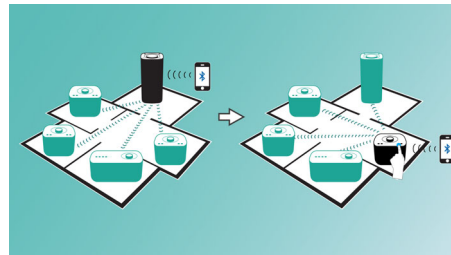

Switch the lead speaker easily

In each izzylink™ group, any individual speaker can be the master, streaming music to the others. When you want to take the lead to share your own music, press the Bluetooth button on the speaker in your room and share that music from your device instantly. Other speakers in the same izzylink™ group will play the same music at the same time, in sync. Sharing music with each other is that easy.