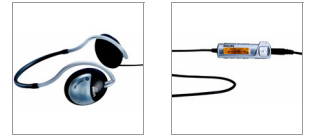

Philips
Portable MP3-CD Player

EXP3461

Slim MP3-CD player

with wearable LCD remote control

Slip into urban action on the slim and chic eXp3461 MP3-CD players. Enjoy up to 45 hours of non-stop MP3 and WMA music and view artist and song information via its LCD remote control for maximum music enjoyment.

Your complete MP3-CD experience

- MP3 and WMA playback
- Play CD, CD-R and CD-RW discs
- Savor up to 45 hours music playback

Jogproof

- 200-second Magic ESP™

Designed for urban action

- Wearable backlight LCD remote control with ID3 Tag
- Slim Portable CD Player with round and compact footprint

Enhanced bass performance

- Digital Dynamic Bass Boost for optimized bass at any volume

PHILIPS
sense and simplicity

Specifications

Sound

- D/A converter: 1-bit
- Frequency response: 20 - 20 000 Hz
- Signal to noise ratio: > 85dB
- Sound Enhancement: Digital Dynamic Bass Boost
- Output Power: 2 x 5mW RMS
- Volume Control: digital
- Acoustic Feedback