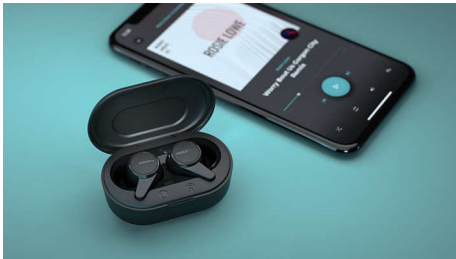

Super-small charging case

This super-small case gives you real power in a tiny package. Fully charged, the headphones give you 6 hours play time and a fully charged case adds 12 hours more. For a quick boost, charge

your headphones for 15 minutes and get an extra hour!