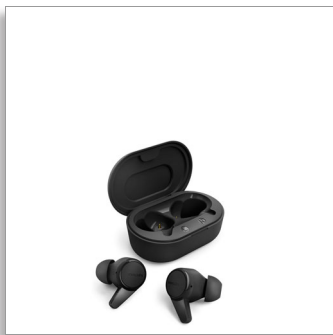

Philips  
True Wireless  
Headphones

Earbuds with a comfortable fit

Super-small charging case  
IPX4 splash/sweat resistant  
Up to 18 hours play time

TAT1207BK

## Grab and go

Grab, connect and go! These fantastic True wireless headphones come with a super-small charging case that slips into your pocket for reliable, convenient sound wherever you go. IPX4 splash and sweat resistant and up to 18 hours play time!